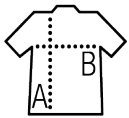

Quality

Jersey 180
100% combed organic cotton - In conversion

Style

Round neck
Neck tape
Cut and sewn
Drop sleeves

Available sizes

Sizes	S	M	L	XL	XXL
A/B	73/54	75/57	77/60	79/63	81/66

Available colours

Packaging

 Carton size : 62 x 41 x 22 cm

 Weight per carton : 0.00 kg

Related products