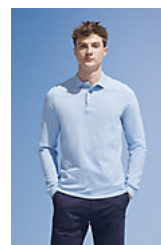

Quality

PIQUÉ 210
100% combed Ringspun cotton
Rib collar
Reinforcing tape on neck

Style

Long sleeves
4 tone on tone buttons
Fitted cut
Side slits
Cut and sewn

Available sizes

Sizes	S	M	L	XL
A/B	58/42	60/45	62/48	64/51

Available colours

Packaging

Carton size : 45 x 34 x 38 cm

Weight per carton : 0.00 kg

Related products

SOL'S WINTER II
11353