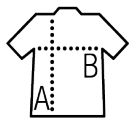

page 172

Quality

JERSEY 160
100% combed ringspun cotton
Enzyme treatment for a soft feel

Style

Round neck
Cut and sewn
Placed stripes

Available sizes

Sizes	4 years	6 years	8 years	10 years	12 years
A/B	40/31	44/33	48/35	53/38	59/42

Available colours

White / Navy

French navy / White

Packaging

Carton size : 47 x 32 x 31 cm

Weight per carton : 7.00 kg

Related products

SOL'S MATELOT LSL MEN
03099