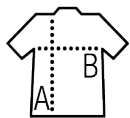

Quality

POPLIN STRETCH - 97% cotton - 3% elastane
Weight: 140 gsm

Style

Fitted cut
Short sleeves
Single button collar
7 tone-on-tone button placket

Available sizes

Sizes	S	M	L	XL	XXL	3XL	4XL	5XL
A/B	76/54	78/57	80/60	82/63	84/66	86/69	88/72	88/75

Available colours

White

Medium burgundy

Bright sky

Black

Dark blue

Packaging

Carton size : 57 x 37 x 30 cm